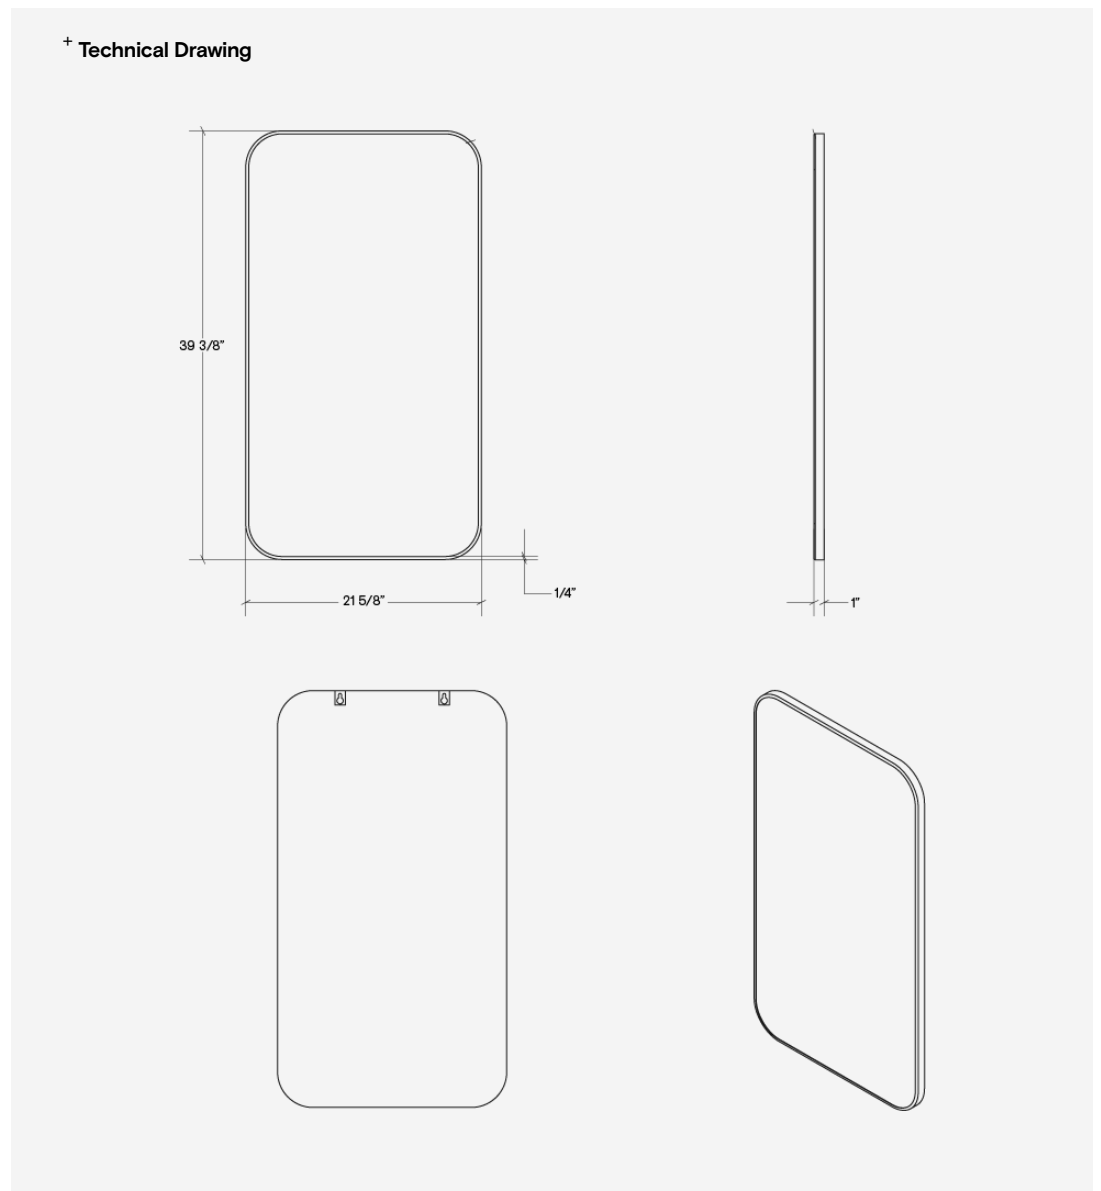

Wall Mounted Mirror / Rectangular

TSL.MR20

The TSL.MR20 is an elegant rectangular mirror made from stainless steel and is available in 5 finish options, including 4 PVD colors, making it a stylish and functional addition to any restroom.

Finish	Codes
● Satin	TSL.MR20.CS
● Black	TSL.MR20.BK
● Brass	TSL.MR20.BR
● Copper	TSL.MR20.CP
● Bronze	TSL.MR20.BZ

+ Satin

+ Black

+ Brass

+ Copper

+ Bronze

Included

PVD Mirror Rectangular
TSL.MR20