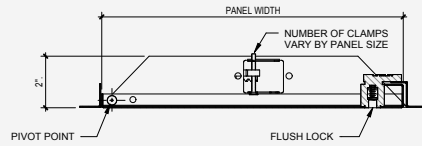

## Installation Requirements

Make sure the structural opening is at least 1/4" larger than the back of frame size, back of frame size. E.G a 23 5/8" x 23 5/8" panel size requires a 23 7/8" x 23 7/8" hole size.

Open the panel using the budget lock key provided and place it into the aperture without opening the door.

**Included**

Metal Faced Access Panel  
TSL.AP.M

**+ Technical Drawing**

**FRONT ELEVATION**

**ISOMETRIC**