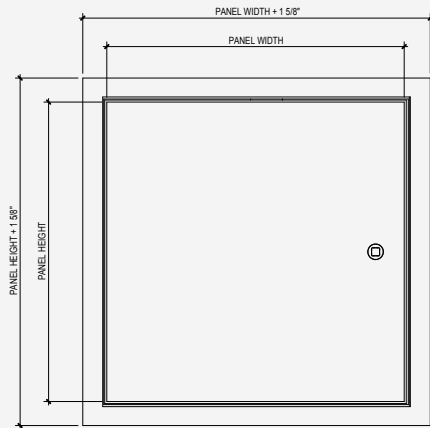

Included

Metal Faced Access Panel
TSL.AP.M

+ Technical Drawing

FRONT ELEVATION