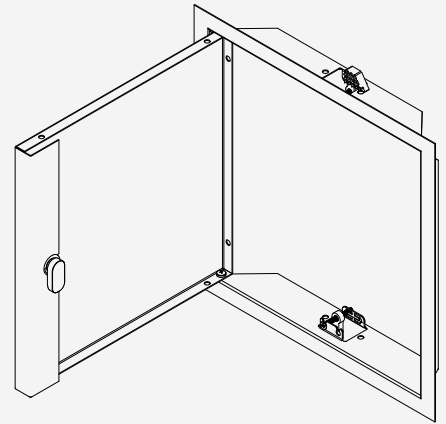

## Installation Requirements

Make sure the structural opening is at least 1/4" larger than the back of frame size, back of frame size. E.G a 23 5/8" x 23 5/8" panel size requires a 23 7/8" x 23 7/8" hole size.

Open the panel using the budget lock key provided and place it into the aperture without opening the door.

**Included**

Metal Faced Access Panel  
TSL.AP.M

**+ Technical Drawing**

**FRONT ELEVATION**

**ISOMETRIC**