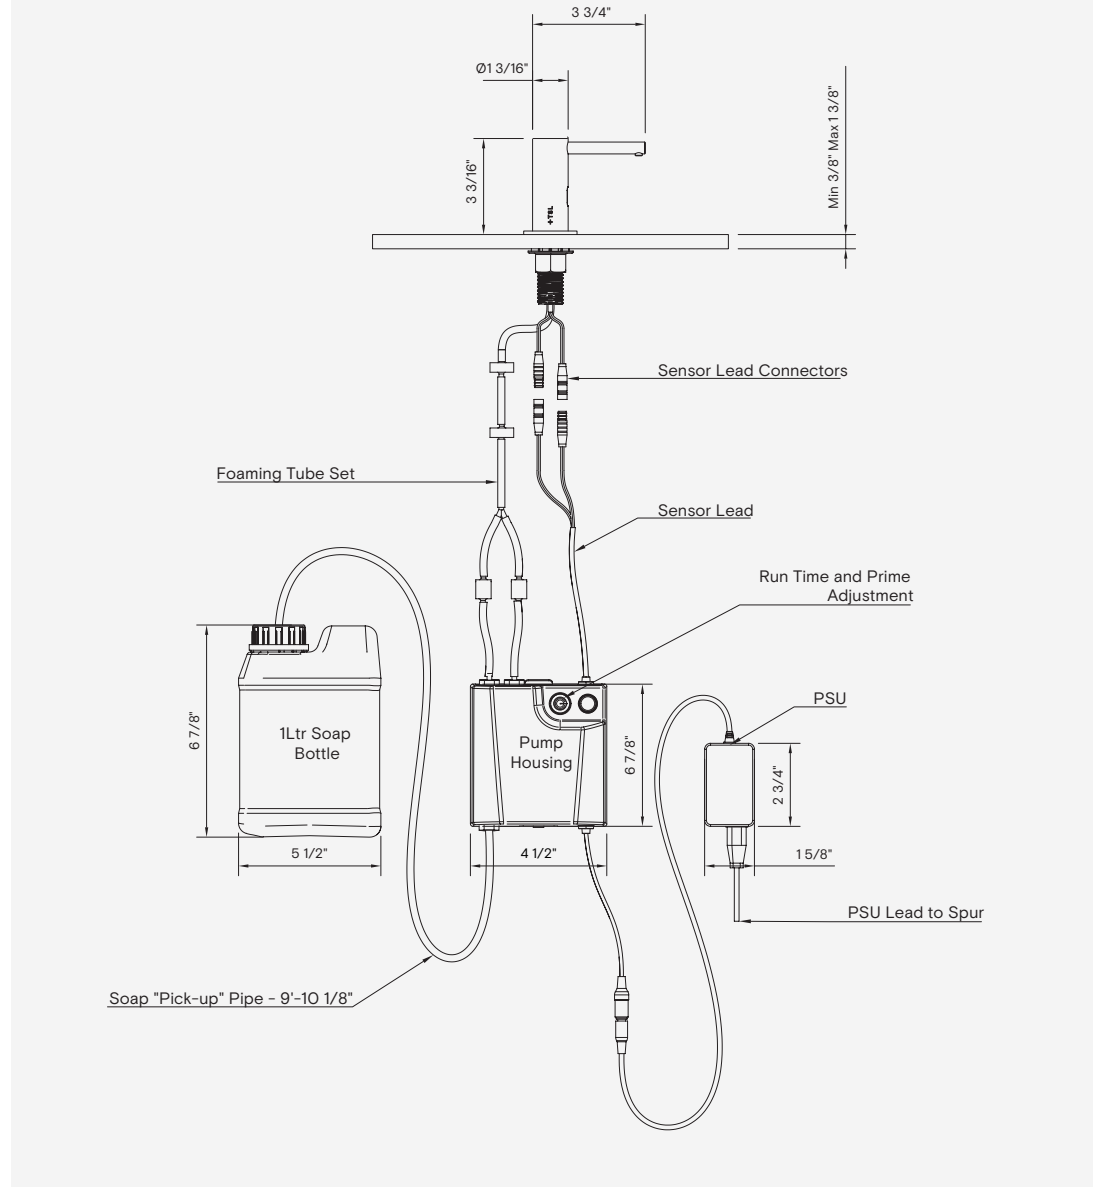

Key Components

Sensor
L260013

Y-Shaped Tubing
L270053

Foam Pump
TSL.AUTOSOAPFOAMER

Soap Container
LSTB

Jerry Can
LB1L

Spare Parts

Battery Pack
TSLP.230282

+ Technical Drawing

Warranty

TSL backs every fixture with a lifetime guarantee against material defect in the finish.
For warranty terms and conditions please visit www.thesplashlab.com/usa/warranty

Replacement Parts

Please contact The Splash Lab at info.usa@thesplashlab.com or +1 310 410 5008 for further information.