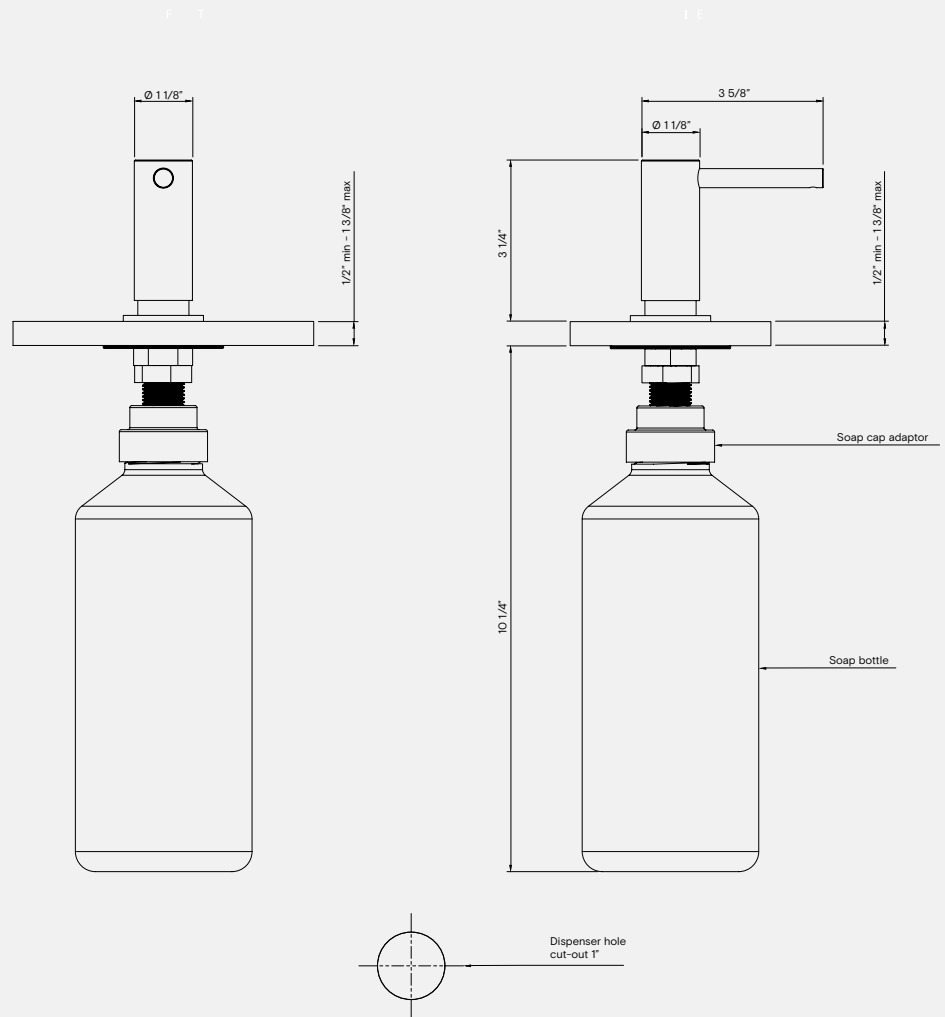

Manual Deck-Mounted Soap Dispenser

TSL.410

The TSL.410 is a stainless steel deck mounted soap dispenser, available in a variety of colored finishes, with a sleek minimalist design.

Finish	Codes
● Satin	TSL.410.CS
● Black	TSL.410.BK
● Brass	TSL.410.BR
● Copper	TSL.410.CP
● Bronze	TSL.410.BZ

+ Satin

+ Black

+ Brass

+ Copper

+ Bronze

Technical Data

Weight	1.5 lbs
Material	AISI 304 Stainless Steel
Pump type	Manual piston-type
Dispensing volume	0.03 fl.oz
Finish	Brushed
Standard discharge	0.0003 gal
Coating type	PVD (colors only)
Recommended soap type	Liquid soap - <100 - 3800cPS viscosity. Not suitable for liquid soaps, alcohol gels or hand sanitizers
Soap reservoir capacity	1 Litre (standard) 5 Litres (optional remote feed)

Installation requirements

Counter top cut-out size	1" diameter
Maximum counter top thickness	2"
Access requirements	Soap reservoir must be accessible at for initial installation & commissioning and for ongoing/routine maintenance.
Layout	Reservoir must be accessible for installation, commissioning and ongoing maintenance.

Key Components

Deck Mounted Soap Dispenser
TSL.410

1L Soap Reservoir
LFB1

+ Technical Drawing

Warranty

TSL backs every fixture with a lifetime guarantee against material defect in the finish.

For warranty terms and conditions please visit www.thesplashlab.com/usa/warranty