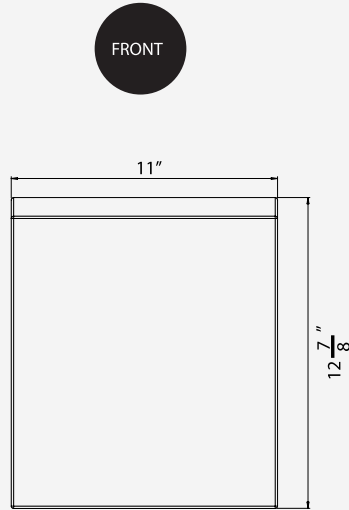

Included

TSL.3001 Hand Dryer

Security allen key

Rubber mounting bushes

Screws

+ Technical Drawing

Cable entry point

Recommended install height
32" - 46" to comply with
ADA regulations