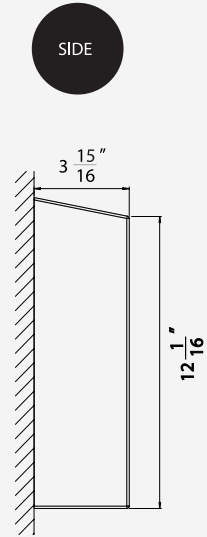

Installation Requirements

Installation height	(All dimensions taken from finished floor level to base of hand dryer) 32" - 46" to comply with ADA regulations
Restroom layout	Number of hand dryers to be fitted - for restrooms with normal use; one dryer per two sinks. In high-traffic restrooms; two dryers per 3 sinks. In very high traffic restrooms, one dryer per sink. Ideal location - between sink and exit. If mounted over a sink, recommended minimum distance from dryer to basin should be 16". Recommended mounting substrate is a solid wall. If dryer is installed on a stud / plasterboard wall, sound levels are likely to exceed 78dB. Mounting template included with dryer.

Screws

+ Technical Drawing

Cable entry point

Recommended install height
32" - 46" to comply with
ADA regulations

FIXING

Warranty

TSL backs every accessory with a lifetime guarantee against material defect in the finish.
For warranty terms and conditions please visit www.thesplashlab.com/usa/warranty