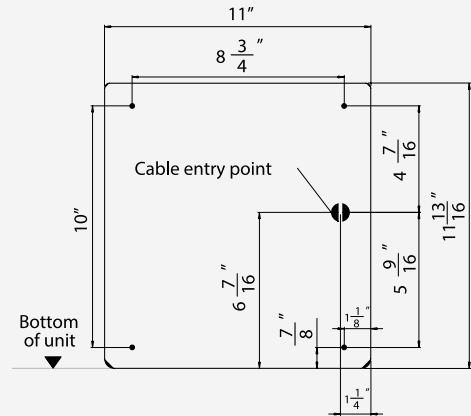

Screws

+ Technical Drawing

Cable entry point

Recommended install height
32" - 46" to comply with
ADA regulations

FIXING

Warranty

TSL backs every accessory with a lifetime guarantee against material defect in the finish.
For warranty terms and conditions please visit www.thesplashlab.com/usa/warranty